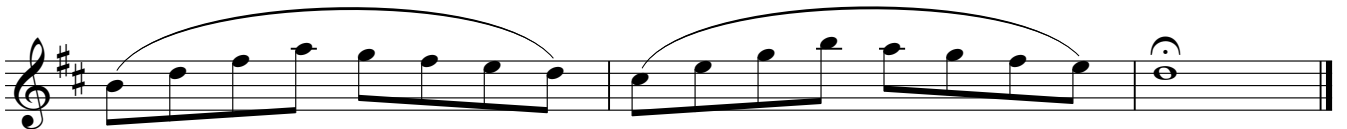

Flute

Chord exercises in D and F major

Play straight and swing, with a full tone. Vary the dynamic level.

D major

F major